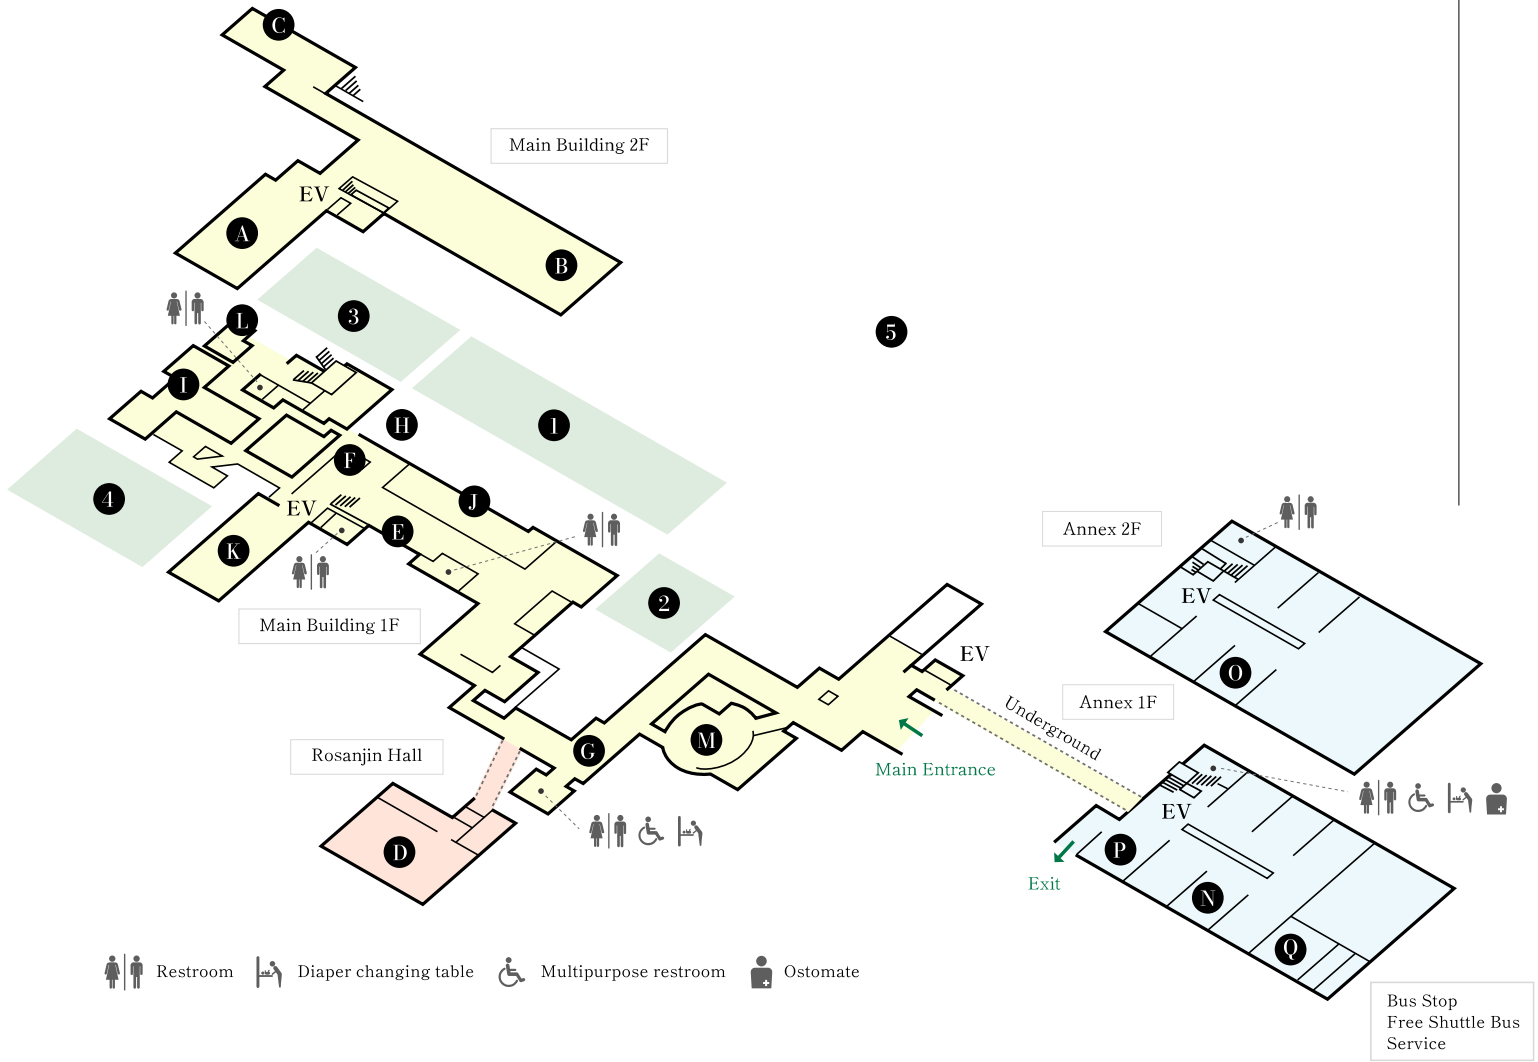

# Floor Guide

## Main Building

- A** Yokoyama Taikan Special Exhibition Room
- B** Main Exhibition Room
- C** Attached Exhibition Room
- D** Rosanjin Hall
- E** Pictures for Children Exhibition Room
- F** Wood Carvings
- G** Lacquerware and Other Crafts

- H** Living Framed Painting
- I** Living Hanging Scroll
- J** Cafe Midori
- K** Cafe Taikan
- L** Tea House Juraku-an
- M** Museum Shop

## Annex

- N** 1F Exhibition Room
- O** 2F Exhibition Room
- P** Museum Shop
- Q** Art Theater